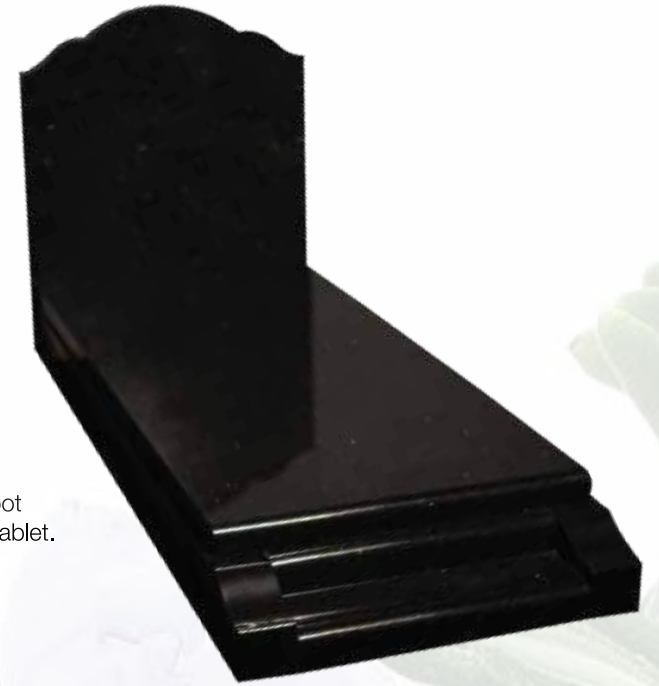

PEACH BLOSSOM

Black
78"x30"

Curved top with OGEE shoulder headstone is reflecting kerbs at foot end and front edge nosed cover tablet.