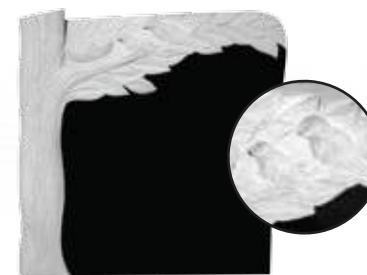

TANSY

Black

33"x24"x3"/3"x30"x12"

Deeply carved tree with birds and nest.