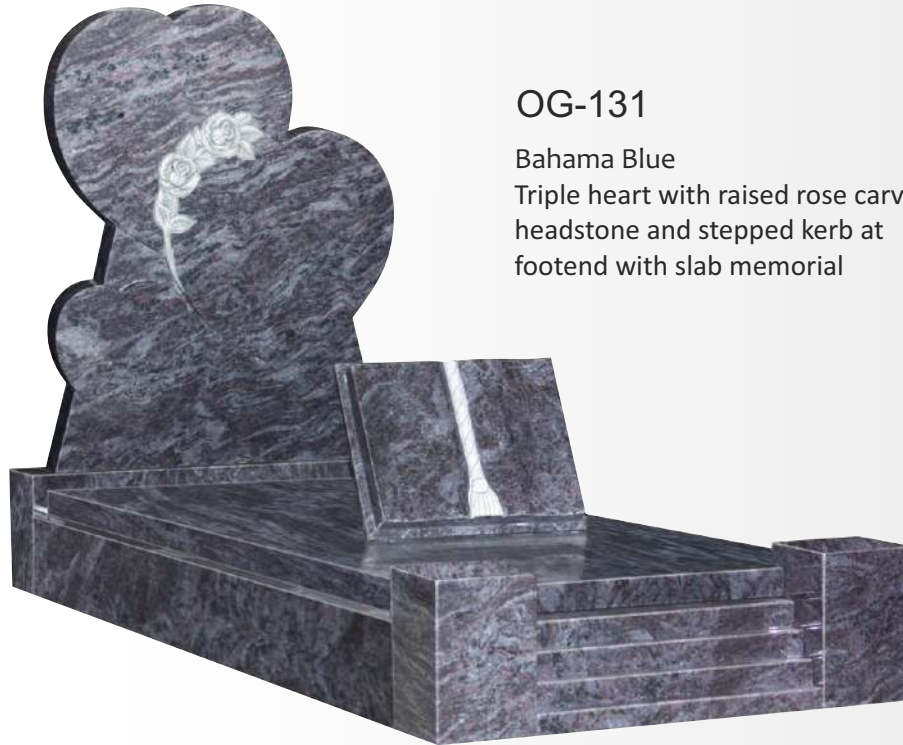

OG-131

Bahama Blue
Triple heart with raised rose carving
headstone and stepped kerb at
footend with slab memorial