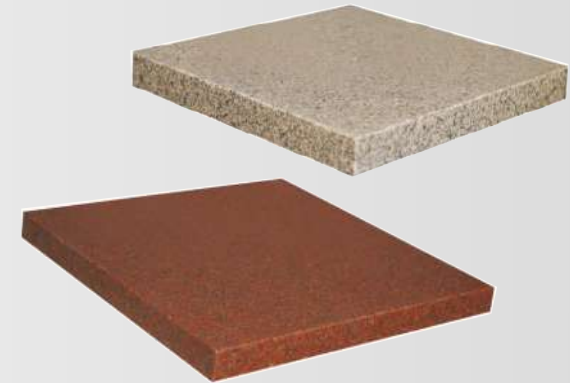

Black

Peon top candle box

OG-172

Blue Pearl & Bahama Blue
Our most popular heart shaped vase

OG-173

Blue Pearl
Bored vase with Kingfisher carved
and painted

OG-174

Light Grey & Ruby Red/Imperial red
Creamtion tablet